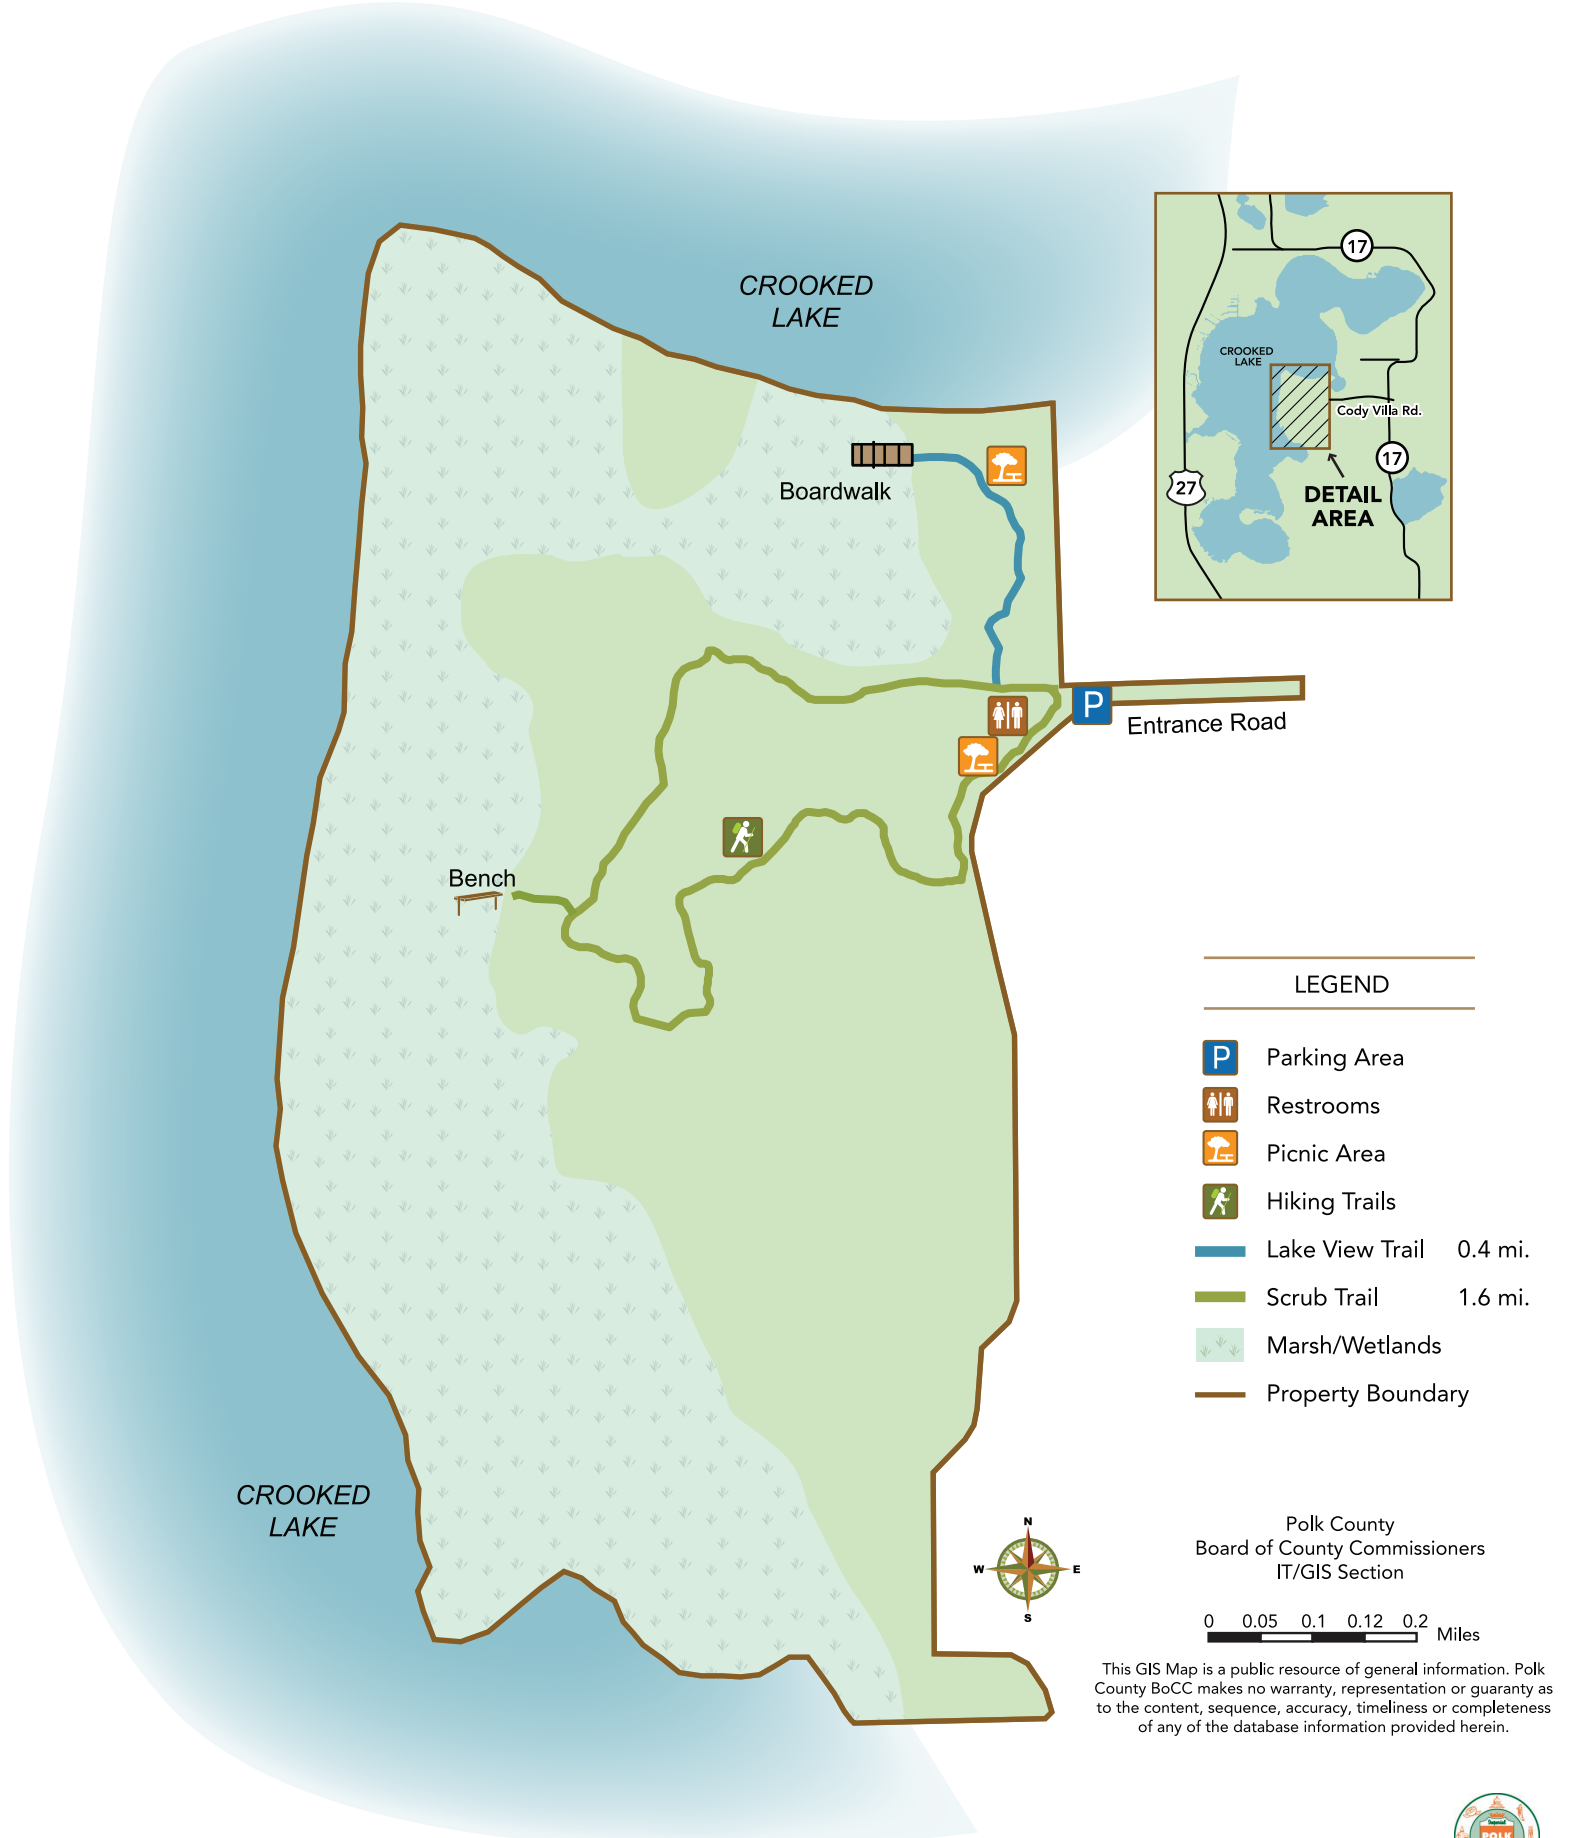

Crooked Lake Prairie *Trail Map*

LEGEND

- Parking Area
- Restrooms
- Picnic Area
- Hiking Trails
- Lake View Trail 0.4 mi.
- Scrub Trail 1.6 mi.
- Marsh/Wetlands
- Property Boundary

Polk County
Board of County Commissioners
IT/GIS Section

This GIS Map is a public resource of general information. Polk County BoCC makes no warranty, representation or guaranty as to the content, sequence, accuracy, timeliness or completeness of any of the database information provided herein.

Note: Trails are open for foot traffic and non-motorized bicycles. Please stay on designated trails. During the rainy season, expect wet trails and mosquitoes.